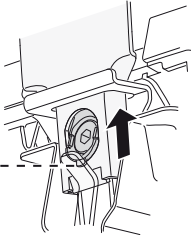

CITROËN Berlingo, 3-dr Van, 97-02, 03-08
CITROËN Xsara Picasso, 5-dr MPV, 00-03, 04-06
PEUGEOT Partner, 3/4-5-dr Van, 97-02, 03-08
PEUGEOT Ranch, 3/4-5-dr Van, 97-02, 03-08