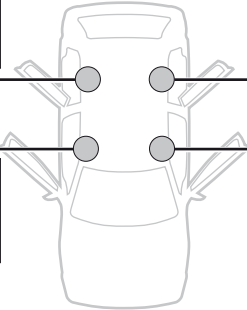

CITROËN Berlingo, 3-dr Van, 97-02, 03-08
CITROËN Xsara Picasso, 5-dr MPV, 00-03, 04-06
PEUGEOT Partner, 3/4-5-dr Van, 97-02, 03-08
PEUGEOT Ranch, 3/4-5-dr Van, 97-02, 03-08