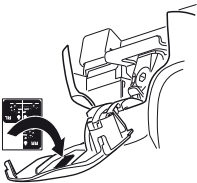

CITROËN Berlingo, 3-dr Van, 97-02, 03-08
CITROËN Xsara Picasso, 5-dr MPV, 00-03, 04-06
PEUGEOT Partner, 3/4-5-dr Van, 97-02, 03-08
PEUGEOT Ranch, 3/4-5-dr Van, 97-02, 03-08