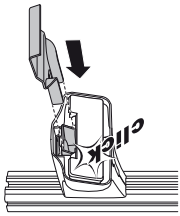

CITROËN Berlingo, 3-dr Van, 97-02, 03-08
CITROËN Xsara Picasso, 5-dr MPV, 00-03, 04-06
PEUGEOT Partner, 3/4-5-dr Van, 97-02, 03-08
PEUGEOT Ranch, 3/4-5-dr Van, 97-02, 03-08