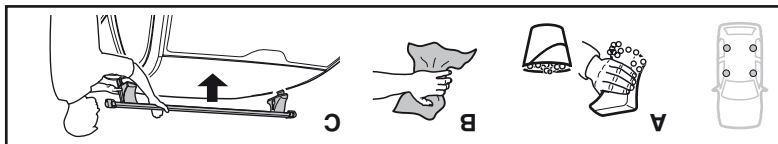

CITROËN Berlingo, 3-dr Van, 97-02, 03-08	770 mm	600 mm	30 3/8"	23 5/8"
CITROËN Xsara Picasso, 5-dr MPV, 00-03, 04-06	320 mm	700 mm	12 5/8"	27 1/2"
PEUGEOT Partner, 3/4/5-dr Van, 97-02, 03-08	770 mm	600 mm	30 3/8"	23 5/8"
PEUGEOT Ranch, 3/4/5-dr Van, 97-02, 03-08	770 mm	600 mm	30 3/8"	23 5/8"