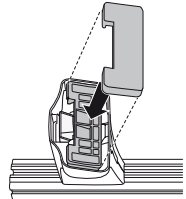

CITROËN Berlingo, 3-dr Van, 97-02, 03-08
CITROËN Xsara Picasso, 5-dr MPV, 00-03, 04-06
PEUGEOT Partner, 3/4-5-dr Van, 97-02, 03-08
PEUGEOT Ranch, 3/4-5-dr Van, 97-02, 03-08