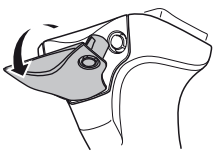

CITROËN Berlingo, 3-dr Van, 97-02, 03-08
CITROËN Xsara Picasso, 5-dr MPV, 00-03, 04-06
PEUGEOT Partner, 3/4-5-dr Van, 97-02, 03-08
PEUGEOT Ranch, 3/4-5-dr Van, 97-02, 03-08