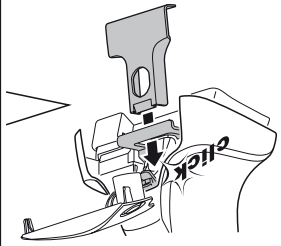

CITROËN Berlingo, 3-dr Van, 97-02, 03-08
CITROËN Xsara Picasso, 5-dr MPV, 00-03, 04-06
PEUGEOT Partner, 3/4-5-dr Van, 97-02, 03-08
PEUGEOT Ranch, 3/4-5-dr Van, 97-02, 03-08