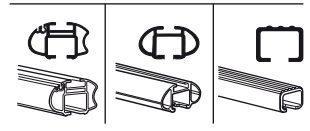

Kit 1184

CITROËN Berlingo, 3-dr Van, 97-02, 03-08

CITROËN Xsara Picasso, 5-dr MPV, 00-03, 04-06*

PEUGEOT Partner, 3/4/5-dr Van, 97-02, 03-08

PEUGEOT Ranch, 3/4/5-dr Van, 97-02, 03-08

* without sunroof

480R
754