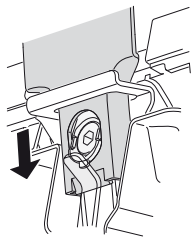

CITROËN Berlingo, 3-dr Van, 97-02, 03-08
CITROËN Xsara Picasso, 5-dr MPV, 00-03, 04-06
PEUGEOT Partner, 3/4-5-dr Van, 97-02, 03-08
PEUGEOT Ranch, 3/4-5-dr Van, 97-02, 03-08