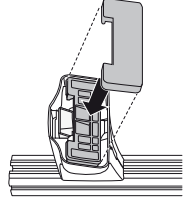

CITROËN Berlingo, 3-dr Van, 97-02, 03-08
CITROËN Xsara Picasso, 5-dr MPV, 00-03, 04-06
PEUGEOT Partner, 3/4-5-dr Van, 97-02, 03-08
PEUGEOT Ranch, 3/4-5-dr Van, 97-02, 03-08