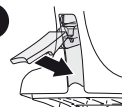

**KIA Carens, 5-dr MPV, 02-06**

X inch	X mm
36 7/8"	936 mm

**1**

**2**

**KIA Carens, 5-dr MPV, 02-06**

Y inch	Y mm
36 1/2"	926 mm