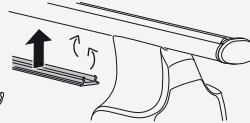

3

1

2

KIA Carens, 5-dr MPV, 02-06

X
28,5

1

2

KIA Carens, 5-dr MPV, 02-06

Y
27,5

480R

480

1

2

KIA Carens, 5-dr MPV, 02-06

X inch	X mm
36 7/8"	936 mm

1

2

KIA Carens, 5-dr MPV, 02-06

Y inch	Y mm
36 1/2"	926 mm