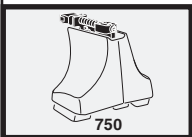

CHEVROLET Aveo, 5-dr Hatchback, 03-
CHEVROLET Kalos, 5-dr Hatchback, 03-
DAEWOO Kalos, 5-dr Hatchback, 03-