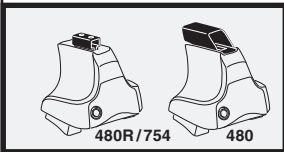

CHEVROLET Aveo, 5-dr Hatchback, 03-
CHEVROLET Kalos, 5-dr Hatchback, 03-
DAEWOO Kalos, 5-dr Hatchback, 03-