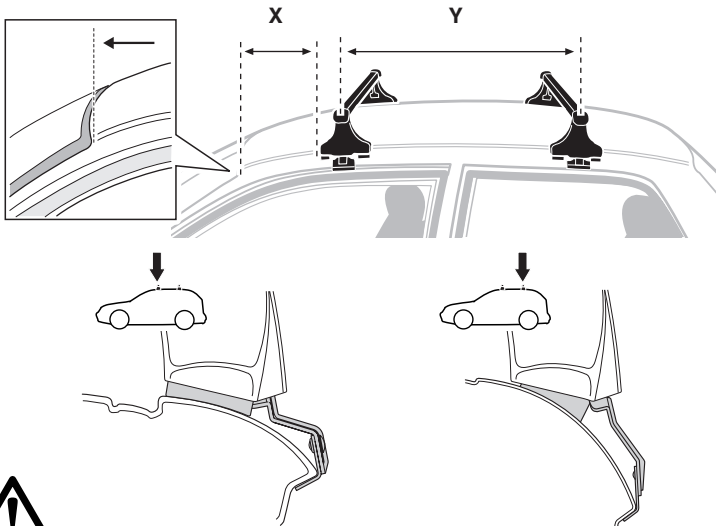

5

	X mm	Y mm	X inch	Y inch
CHEVROLET Aveo, 3-dr Hatchback, 04-	380 mm	750 mm	15"	29 1/2"
CHEVROLET Aveo, 5-dr Hatchback, 03-	380 mm	700 mm	15"	27 1/2"
CHEVROLET Kalos, 3-dr Hatchback, 04-	380 mm	750 mm	15"	29 1/2"
CHEVROLET Kalos, 5-dr Hatchback, 03-	380 mm	700 mm	15"	27 1/2"
DAEWOO Kalos, 3-dr Hatchback, 04-	380 mm	750 mm	15"	29 1/2"
DAEWOO Kalos, 5-dr Hatchback, 03-	380 mm	700 mm	15"	27 1/2"