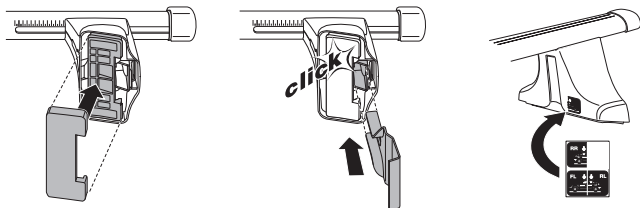

CHEVROLET Aveo, 5-dr Hatchback, 03-
CHEVROLET Kalos, 5-dr Hatchback, 03-
DAEWOO Kalos, 5-dr Hatchback, 03-