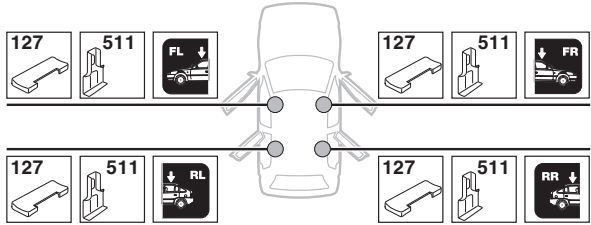

CHEVROLET Aveo, 5-dr Hatchback, 03-
CHEVROLET Kalos, 5-dr Hatchback, 03-
DAEWOO Kalos, 5-dr Hatchback, 03-