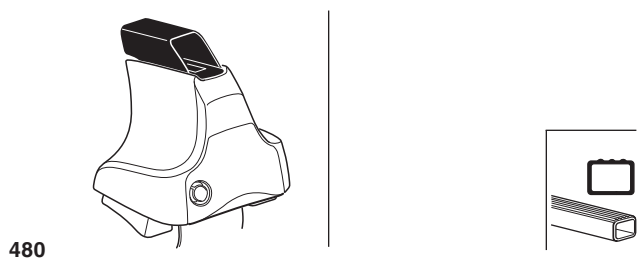

CHEVROLET Aveo, 3-dr Hatchback, 04-
 CHEVROLET Kalos, 3-dr Hatchback, 04-
 DAEWOO Kalos, 3-dr Hatchback, 04-

**Max.
45kg/99 lbs**

xx kg xx lbs + 7 kg 15,4 lbs =

CHEVROLET Aveo, 5-dr Hatchback, 03-
 CHEVROLET Kalos, 5-dr Hatchback, 03-
 DAEWOO Kalos, 5-dr Hatchback, 03-