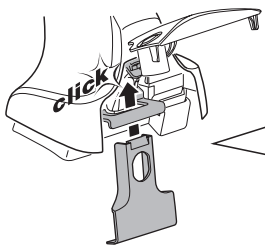

CHEVROLET Aveo, 5-dr Hatchback, 03-
CHEVROLET Kalos, 5-dr Hatchback, 03-
DAEWOO Kalos, 5-dr Hatchback, 03-