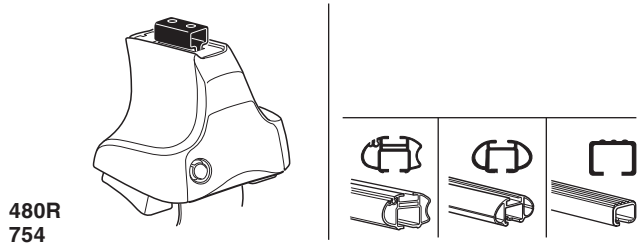

CHEVROLET Aveo, 3-dr Hatchback, 04-
 CHEVROLET Kalos, 3-dr Hatchback, 04-
 DAEWOO Kalos, 3-dr Hatchback, 04-

**Max.
45kg/99 lbs**

xx kg xx lbs + 7 kg 15,4 lbs =

CHEVROLET Aveo, 5-dr Hatchback, 03-
 CHEVROLET Kalos, 5-dr Hatchback, 03-
 DAEWOO Kalos, 5-dr Hatchback, 03-