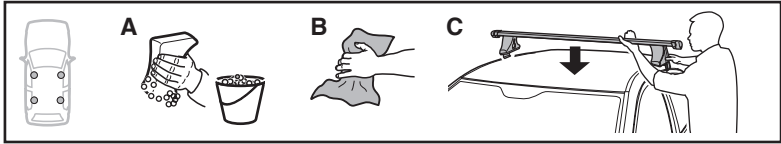

5

	X mm	Y mm	X inch	Y inch
CHEVROLET Aveo, 3-dr Hatchback, 04-	380 mm	750 mm	15"	29 1/2"
CHEVROLET Aveo, 5-dr Hatchback, 03-	380 mm	700 mm	15"	27 1/2"
CHEVROLET Kalos, 3-dr Hatchback, 04-	380 mm	750 mm	15"	29 1/2"
CHEVROLET Kalos, 5-dr Hatchback, 03-	380 mm	700 mm	15"	27 1/2"
DAEWOO Kalos, 3-dr Hatchback, 04-	380 mm	750 mm	15"	29 1/2"
DAEWOO Kalos, 5-dr Hatchback, 03-	380 mm	700 mm	15"	27 1/2"