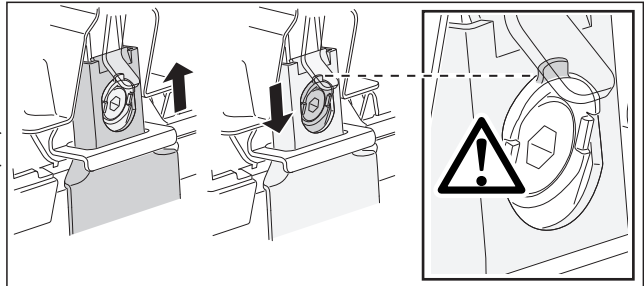

CHEVROLET Aveo, 5-dr Hatchback, 03-
CHEVROLET Kalos, 5-dr Hatchback, 03-
DAEWOO Kalos, 5-dr Hatchback, 03-