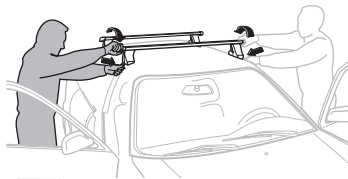

5

	X mm	Y mm	X inch	Y inch
CHEVROLET Aveo, 3-dr Hatchback, 04-	380 mm	750 mm	15"	29 1/2"
CHEVROLET Aveo, 5-dr Hatchback, 03-	380 mm	700 mm	15"	27 1/2"
CHEVROLET Kalos, 3-dr Hatchback, 04-	380 mm	750 mm	15"	29 1/2"
CHEVROLET Kalos, 5-dr Hatchback, 03-	380 mm	700 mm	15"	27 1/2"
DAEWOO Kalos, 3-dr Hatchback, 04-	380 mm	750 mm	15"	29 1/2"
DAEWOO Kalos, 5-dr Hatchback, 03-	380 mm	700 mm	15"	27 1/2"