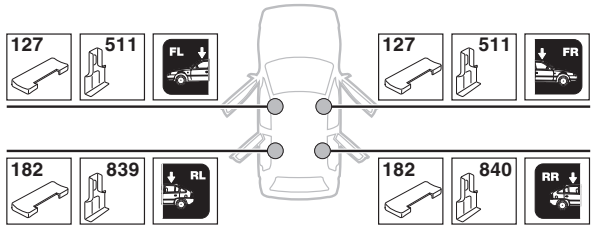

4

CHEVROLET Aveo, 3-dr Hatchback, 04-
CHEVROLET Kalos, 3-dr Hatchback, 04-
DAEWOO Kalos, 3-dr Hatchback, 04-