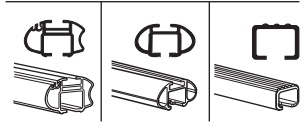

Kit 1503

FORD Fiesta, 3-dr Hatchback, 08-

FORD Fiesta, 5-dr Hatchback, 08-

480R
754

480

750

Max. 40 kg
Max. 88 lbs

Kit XXXX
 instructions