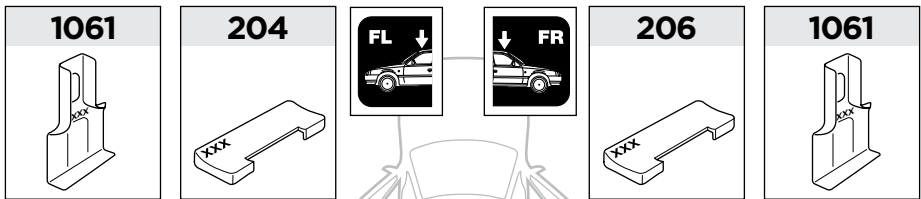

ISO 11154-E

141571

C.20120524
519-1571-03

Bring your life

thule.com

1

	X (scale)	X (mm)	X (inch)
Audi A5 , 2-dr Coupé, 07- / *08-	39	1041	41"
Audi S5 , 2-dr Coupé, *08-	39	1041	41"
Audi A5 Sportback , 5-dr Hatchback, 09- / *10-	39	1041	41"
Audi S5 Sportback , 5-dr Hatchback, *10-	39	1041	41"

	Y (scale)	Y (mm)	Y (inch)
Audi A5 , 2-dr Coupé, 07- / *08-	36	1011	39 3/4"
Audi S5 , 2-dr Coupé, *08-	36	1011	39 3/4"
Audi A5 Sportback , 5-dr Hatchback, 09- / *10-	37	1021	40 1/4"
Audi S5 Sportback , 5-dr Hatchback, *10-	37	1021	40 1/4"

2

Audi A5, 2-dr Coupé, 07- / *08-
Audi S5, 2-dr Coupé, *08-

Audi A5 Sportback, 5-dr Hatchback, 09- / *10-
Audi S5 Sportback, 5-dr Hatchback, *10-

3

	W (mm)	Z (mm)	W (inch)	Z (inch)
Audi A5, 2-dr Coupé, 07- / *08-	180	685	7 1/8"	27"
Audi S5, 2-dr Coupé, *08-	180	685	7 1/8"	27"
Audi A5 Sportback, 5-dr Hatchback, 09- / *10-	140	730	5 1/2"	28 3/4"
Audi S5 Sportback, 5-dr Hatchback, *10-	140	730	5 1/2"	28 3/4"