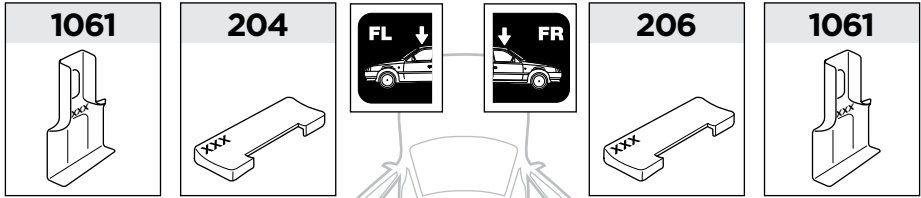

ISO 11154-E

141571

C.20120524
519-1571-03

Bring your life

thule.com

1

	X (scale)	X (mm)	X (inch)
Audi A5 , 2-dr Coupé, 07- / *08-	39	1041	41"
Audi S5 , 2-dr Coupé, *08-	39	1041	41"
Audi A5 Sportback , 5-dr Hatchback, 09- / *10-	39	1041	41"
Audi S5 Sportback , 5-dr Hatchback, *10-	39	1041	41"

	Y (scale)	Y (mm)	Y (inch)
Audi A5 , 2-dr Coupé, 07- / *08-	36	1011	39 3/4"
Audi S5 , 2-dr Coupé, *08-	36	1011	39 3/4"
Audi A5 Sportback , 5-dr Hatchback, 09- / *10-	37	1021	40 1/4"
Audi S5 Sportback , 5-dr Hatchback, *10-	37	1021	40 1/4"

2

Audi A5, 2-dr Coupé, 07- / *08-
Audi S5, 2-dr Coupé, *08-

Audi A5 Sportback, 5-dr Hatchback, 09- / *10-
Audi S5 Sportback, 5-dr Hatchback, *10-

3

	W (mm)	Z (mm)	W (inch)	Z (inch)
Audi A5, 2-dr Coupé, 07- / *08-	180	685	7 1/8"	27"
Audi S5, 2-dr Coupé, *08-	180	685	7 1/8"	27"
Audi A5 Sportback, 5-dr Hatchback, 09- / *10-	140	730	5 1/2"	28 3/4"
Audi S5 Sportback, 5-dr Hatchback, *10-	140	730	5 1/2"	28 3/4"