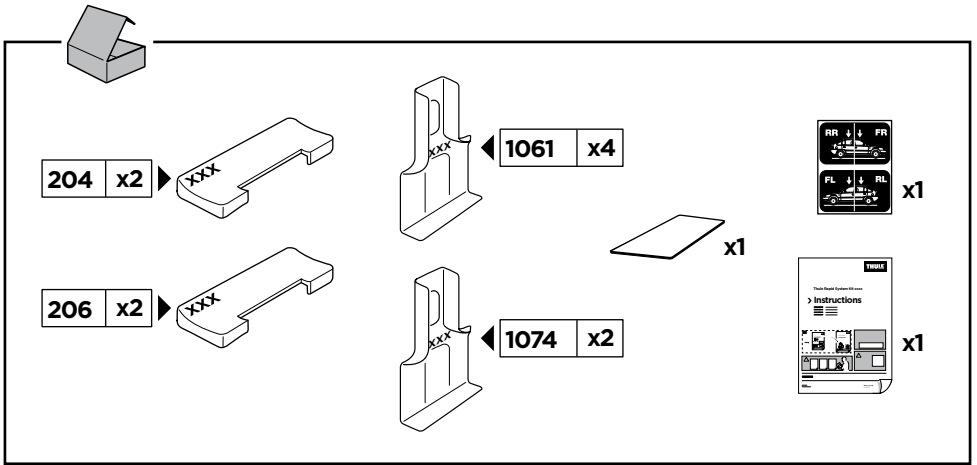

Thule Rapid System Kit 1571

> Instructions

Audi A5, 2-dr Coupé, 07- / *08-

Audi S5, 2-dr Coupé, *08-

Audi A5 Sportback, 5-dr Hatchback, 09- / *10-

Audi S5 Sportback, 5-dr Hatchback, *10-

Without glass roof

*North America

ISO 11154-E

141571

C.20120524
519-1571-03

Bring your life

thule.com

1

	X (scale)	X (mm)	X (inch)
Audi A5 , 2-dr Coupé, 07- / *08-	39	1041	41"
Audi S5 , 2-dr Coupé, *08-	39	1041	41"
Audi A5 Sportback , 5-dr Hatchback, 09- / *10-	39	1041	41"
Audi S5 Sportback , 5-dr Hatchback, *10-	39	1041	41"

	Y (scale)	Y (mm)	Y (inch)
Audi A5 , 2-dr Coupé, 07- / *08-	36	1011	39 3/4"
Audi S5 , 2-dr Coupé, *08-	36	1011	39 3/4"
Audi A5 Sportback , 5-dr Hatchback, 09- / *10-	37	1021	40 1/4"
Audi S5 Sportback , 5-dr Hatchback, *10-	37	1021	40 1/4"

2

Audi A5, 2-dr Coupé, 07- / *08-
Audi S5, 2-dr Coupé, *08-

Audi A5 Sportback, 5-dr Hatchback, 09- / *10-
Audi S5 Sportback, 5-dr Hatchback, *10-

3

	W (mm)	Z (mm)	W (inch)	Z (inch)
Audi A5, 2-dr Coupé, 07- / *08-	180	685	7 1/8"	27"
Audi S5, 2-dr Coupé, *08-	180	685	7 1/8"	27"
Audi A5 Sportback, 5-dr Hatchback, 09- / *10-	140	730	5 1/2"	28 3/4"
Audi S5 Sportback, 5-dr Hatchback, *10-	140	730	5 1/2"	28 3/4"