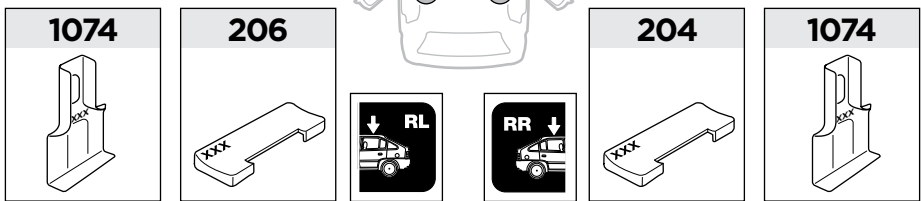

ISO 11154-E

141571

C.20120524
519-1571-03

Bring your life

thule.com

1

	X (scale)	X (mm)	X (inch)
Audi A5 , 2-dr Coupé, 07- / *08-	39	1041	41"
Audi S5 , 2-dr Coupé, *08-	39	1041	41"
Audi A5 Sportback , 5-dr Hatchback, 09- / *10-	39	1041	41"
Audi S5 Sportback , 5-dr Hatchback, *10-	39	1041	41"

	Y (scale)	Y (mm)	Y (inch)
Audi A5 , 2-dr Coupé, 07- / *08-	36	1011	39 3/4"
Audi S5 , 2-dr Coupé, *08-	36	1011	39 3/4"
Audi A5 Sportback , 5-dr Hatchback, 09- / *10-	37	1021	40 1/4"
Audi S5 Sportback , 5-dr Hatchback, *10-	37	1021	40 1/4"

2

Audi A5, 2-dr Coupé, 07- / *08-
Audi S5, 2-dr Coupé, *08-

Audi A5 Sportback, 5-dr Hatchback, 09- / *10-
Audi S5 Sportback, 5-dr Hatchback, *10-

3

	W (mm)	Z (mm)	W (inch)	Z (inch)
Audi A5, 2-dr Coupé, 07- / *08-	180	685	7 1/8"	27"
Audi S5, 2-dr Coupé, *08-	180	685	7 1/8"	27"
Audi A5 Sportback, 5-dr Hatchback, 09- / *10-	140	730	5 1/2"	28 3/4"
Audi S5 Sportback, 5-dr Hatchback, *10-	140	730	5 1/2"	28 3/4"