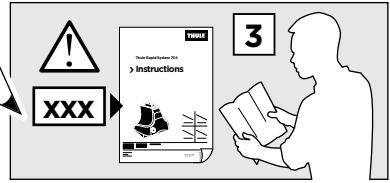

2

Audi A5, 2-dr Coupé, 07- / *08-
Audi S5, 2-dr Coupé, *08-

Audi A5 Sportback, 5-dr Hatchback, 09- / *10-
Audi S5 Sportback, 5-dr Hatchback, *10-