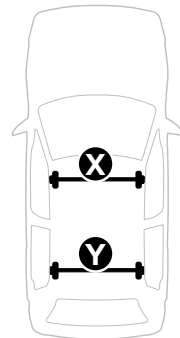

ISO 11154-E

141571

C.20120524
519-1571-03

Bring your life

thule.com

1

	X (scale)	X (mm)	X (inch)
Audi A5 , 2-dr Coupé, 07- / *08-	39	1041	41"
Audi S5 , 2-dr Coupé, *08-	39	1041	41"
Audi A5 Sportback , 5-dr Hatchback, 09- / *10-	39	1041	41"
Audi S5 Sportback , 5-dr Hatchback, *10-	39	1041	41"

	Y (scale)	Y (mm)	Y (inch)
Audi A5 , 2-dr Coupé, 07- / *08-	36	1011	39 3/4"
Audi S5 , 2-dr Coupé, *08-	36	1011	39 3/4"
Audi A5 Sportback , 5-dr Hatchback, 09- / *10-	37	1021	40 1/4"
Audi S5 Sportback , 5-dr Hatchback, *10-	37	1021	40 1/4"

2

Audi A5, 2-dr Coupé, 07- / *08-
Audi S5, 2-dr Coupé, *08-

Audi A5 Sportback, 5-dr Hatchback, 09- / *10-
Audi S5 Sportback, 5-dr Hatchback, *10-

3

	W (mm)	Z (mm)	W (inch)	Z (inch)
Audi A5, 2-dr Coupé, 07- / *08-	180	685	7 1/8"	27"
Audi S5, 2-dr Coupé, *08-	180	685	7 1/8"	27"
Audi A5 Sportback, 5-dr Hatchback, 09- / *10-	140	730	5 1/2"	28 3/4"
Audi S5 Sportback, 5-dr Hatchback, *10-	140	730	5 1/2"	28 3/4"