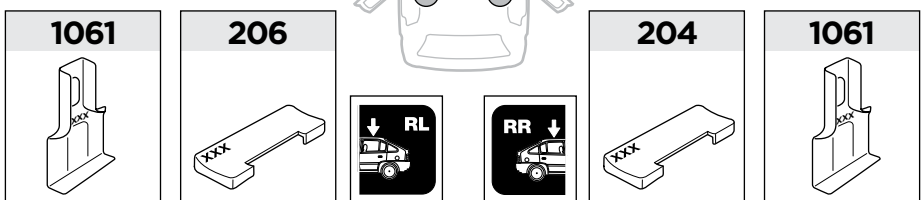

ISO 11154-E

141571

C.20120524
519-1571-03

Bring your life

thule.com

1

	X (scale)	X (mm)	X (inch)
Audi A5 , 2-dr Coupé, 07- / *08-	39	1041	41"
Audi S5 , 2-dr Coupé, *08-	39	1041	41"
Audi A5 Sportback , 5-dr Hatchback, 09- / *10-	39	1041	41"
Audi S5 Sportback , 5-dr Hatchback, *10-	39	1041	41"

	Y (scale)	Y (mm)	Y (inch)
Audi A5 , 2-dr Coupé, 07- / *08-	36	1011	39 3/4"
Audi S5 , 2-dr Coupé, *08-	36	1011	39 3/4"
Audi A5 Sportback , 5-dr Hatchback, 09- / *10-	37	1021	40 1/4"
Audi S5 Sportback , 5-dr Hatchback, *10-	37	1021	40 1/4"

2

Audi A5, 2-dr Coupé, 07- / *08-
Audi S5, 2-dr Coupé, *08-

Audi A5 Sportback, 5-dr Hatchback, 09- / *10-
Audi S5 Sportback, 5-dr Hatchback, *10-

3

	W (mm)	Z (mm)	W (inch)	Z (inch)
Audi A5, 2-dr Coupé, 07- / *08-	180	685	7 1/8"	27"
Audi S5, 2-dr Coupé, *08-	180	685	7 1/8"	27"
Audi A5 Sportback, 5-dr Hatchback, 09- / *10-	140	730	5 1/2"	28 3/4"
Audi S5 Sportback, 5-dr Hatchback, *10-	140	730	5 1/2"	28 3/4"