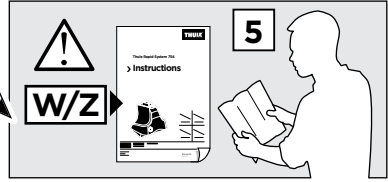

2

Audi A5, 2-dr Coupé, 07- / *08-
Audi S5, 2-dr Coupé, *08-

Audi A5 Sportback, 5-dr Hatchback, 09- / *10-
Audi S5 Sportback, 5-dr Hatchback, *10-

3

	W (mm)	Z (mm)	W (inch)	Z (inch)
Audi A5, 2-dr Coupé, 07- / *08-	180	685	7 1/8"	27"
Audi S5, 2-dr Coupé, *08-	180	685	7 1/8"	27"
Audi A5 Sportback, 5-dr Hatchback, 09- / *10-	140	730	5 1/2"	28 3/4"
Audi S5 Sportback, 5-dr Hatchback, *10-	140	730	5 1/2"	28 3/4"