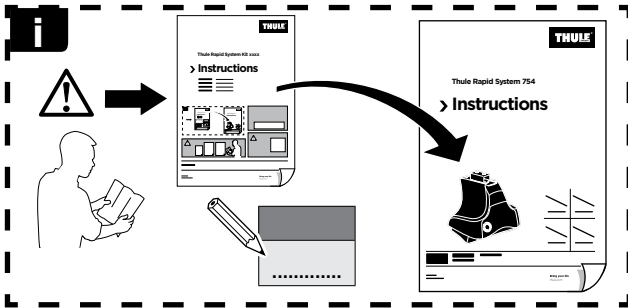

Thule Rapid System Kit 1571

> Instructions

Audi A5, 2-dr Coupé, 07- / *08-

Audi S5, 2-dr Coupé, *08-

Audi A5 Sportback, 5-dr Hatchback, 09- / *10-

Audi S5 Sportback, 5-dr Hatchback, *10-

Without glass roof

*North America