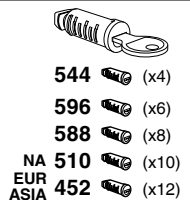

A

B

C

6 Nm

D

4 Nm

WW ▶ Thule Sweden AB, Box 69, 330 33 Hillerstorp, SWEDEN

NA ▶ Thule Inc., 42 Silvermine Road, Seymour, Connecticut 06483, USA