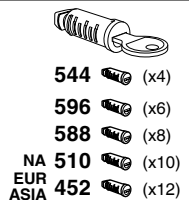

A

B

C

4 Nm

D

6 Nm

WW ▶ Thule Sweden AB, Box 69, 330 33 Hillerstorp, SWEDEN

NA ▶ Thule Inc., 42 Silvermine Road, Seymour, Connecticut 06483, USA