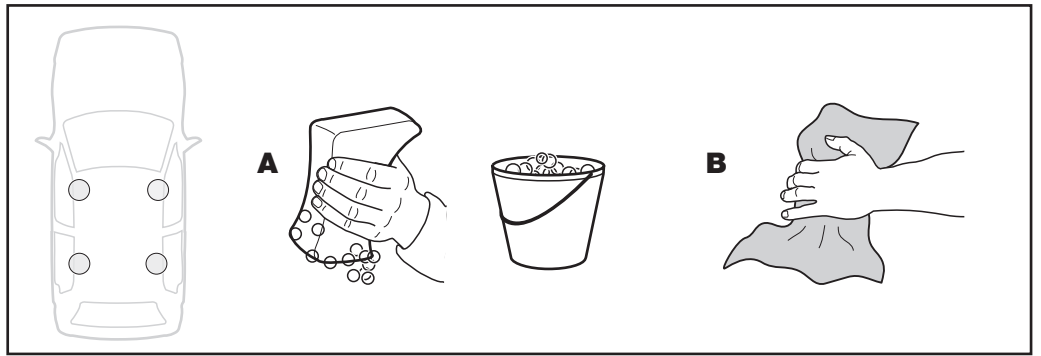

JEEP Commander, 5-dr SUV, 06–
HYUNDAI Terracan, 5-dr SUV, 01–

RAPID
FIXPOINT XT

3040
133040

Follow me...

726•3DF/8F/501-3040-02

@ info@thule.com

www.thule.com
www.thuleprofessional.com

Thule Sweden AB, Box 69, 330 33 Hillerstorp, SWEDEN