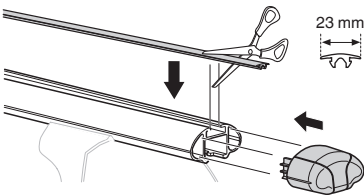

*North America

This Kit is only for vehicles with fixpoint and without glassroof.

460R
753

460

THULE[®]
SWEDEN

ISO 11154-E

- 113 x 1
- 114 x 1
- 115 x 1
- 116 x 1
- 01 x 4
- 50784 x 4
- 50786 x 4
- 50864 x 4
- 50273 x 1
- Location diagram (RR, FR, FL, RL) x 1

x4

23 mm

x4

x4

x4

x2

x2

x4