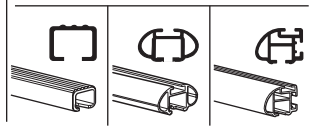

*North America

This Kit is only for vehicles with fixpoint and without glassroof.

460R
753

460

THULE[®]
SWEDEN

ISO 11154-E

- 113 x 1
- 114 x 1
- 115 x 1
- 116 x 1
- 01 x 4
- 50784 x 4
- 50786 x 4
- 50864 x 4
- 50273 x 1
- Location diagram (RR, FR, FL, RL) x 1