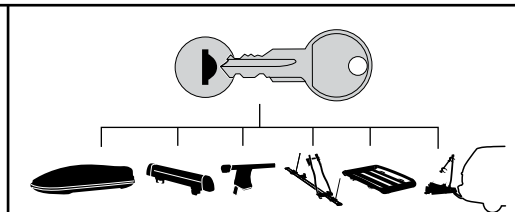

WW ▶ Thule Sweden AB, Box 69, 330 33 Hillerstorp, SWEDEN
NA ▶ Thule Inc., 42 Silvermine Road, Seymour, Connecticut 06483, USA

info@thule.com
customer.service@thule.com

www.thule.com