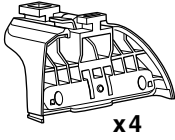

Kit 4013

BMW X1, 5-dr SUV, 09- / *11-

*North America

This kit is only for vehicles with flush or integrated side railing.

460R
753

460

Kit

753

x4

x4

x4

16 mm

x8

5 mm

x1

x4

5 mm

x1

x4

x2

x2

23 mm

x2

17 mm

x2

23 mm

x2

x2

x2

23 mm

x2

x4