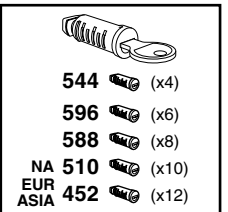

5 mm

x1

x4

x2

x2

23 mm

x2

17 mm

3

A

B

C

WW ▶ Thule Sweden AB, Box 69, 330 33 Hillerstorp, SWEDEN

NA ▶ Thule Inc., 42 Silvermine Road, Seymour, Connecticut 06483, USA

@ info@thule.com
customer.service@thule.com

www.thule.com