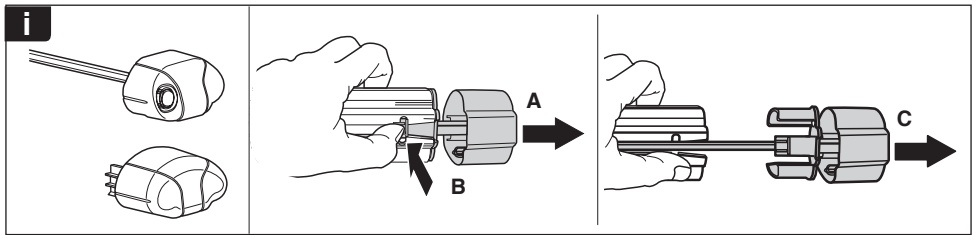

WW ▶ Thule Sweden AB, Box 69, 330 33 Hillerstorp, SWEDEN

NA ▶ Thule Inc., 42 Silvermine Road, Seymour, Connecticut 06483, USA

@ info@thule.com
customer.service@thule.com

www.thule.com

506-4014-02