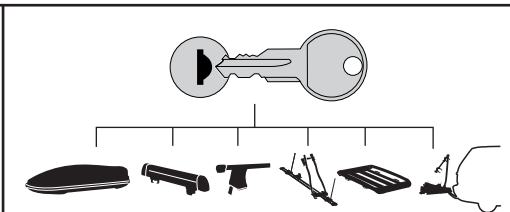

WW ▶ Thule Sweden AB, Box 69, 330 33 Hillerstorp, SWEDEN

NA ▶ Thule Inc., 42 Silvermine Road, Seymour, Connecticut 06483, USA

@ info@thule.com
customer.service@thule.com

www.thule.com

506-4014-02