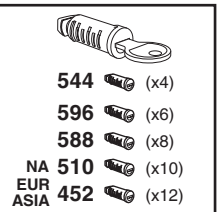

3

A

B

C

WW ▶ Thule Sweden AB, Box 69, 330 33 Hillerstorp, SWEDEN

NA ▶ Thule Inc., 42 Silvermine Road, Seymour, Connecticut 06483, USA

@ info@thule.com
customer.service@thule.com

www.thule.com