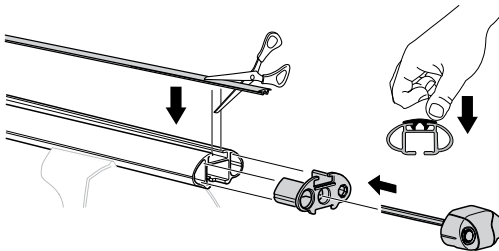

Kit 3019

CITROËN C4, 3-dr Hatchback, 05-09

CITROËN C4, 5-dr Hatchback, 05-09

This kit is only for vehicles with fixpoint mounting.

460R
753

460

- 04 x 4
- 96 x 2
- 97 x 2
- 51332 x 4
- 51295 x 4
- 31310 x 4
- 50870 x 4
- 51294 x 1 (3 mm)
- 50273 x 1
- Diagram with RR, FR, FL, RL labels and arrows, x 1

Kit

753

460R

460

1

753/460R

460

2◀ **04** x 4◀ **96** x 2◀ **97** x 216 mm  x 8