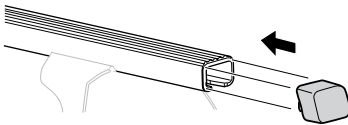

Kit 3019

CITROËN C4, 3-dr Hatchback, 05-09

CITROËN C4, 5-dr Hatchback, 05-09

This kit is only for vehicles with fixpoint mounting.

460R
753

460

- 04 x 4
- 96 x 2
- 97 x 2
- 51332 x 4
- 51295 x 4
- 31310 x 4
- 50870 x 4
- 51294 x 1 (3 mm)
- 50273 x 1
- Diagram with RR, FR, FL, RL labels and arrows, x 1

Kit

753

460R

460

1

753/460R

460

2◀ **04** x 4◀ **96** x 2◀ **97** x 216 mm  x 8