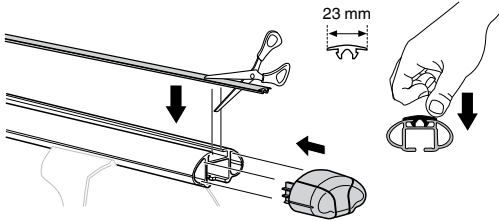

Kit 3019

CITROËN C4, 3-dr Hatchback, 05-09

CITROËN C4, 5-dr Hatchback, 05-09

This kit is only for vehicles with fixpoint mounting.

460R
753

460

- 04 x 4
- 96 x 2
- 97 x 2
- 51332 x 4
- 51295 x 4
- 31310 x 4
- 50870 x 4
- 51294 x 1 (3 mm)
- 50273 x 1
- Diagram with RR, FR, FL, RL labels and arrows, x 1

Kit

753

460R

460

1

753/460R

460

2◀ **04** x 4◀ **96** x 2◀ **97** x 216 mm  x 8